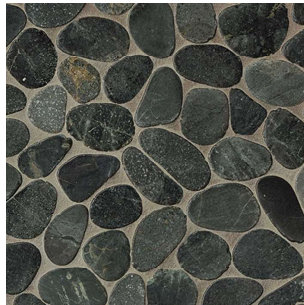

13x13

Haven Point - Candid Heather

12x12 Shown

Urban District - Garden

2x8 Bricks

Class. Marble - Palazzo White

12x24 Rectangle

Zen - Tahitian Black Pebbles

12x12 Shown

Subway Glossy - White

3x6 Bricks

American Estates - Saddle

3x36 Planks

Zen - Bora Wilderness Pebbles

12x12 Shown

↑ Walls Floors & Backsplash ↑

shakewood

barkwood

charcoal (black)

STEEL ROOFS [Ⓢ]

evergreen

colonial red

burgundy

bronze